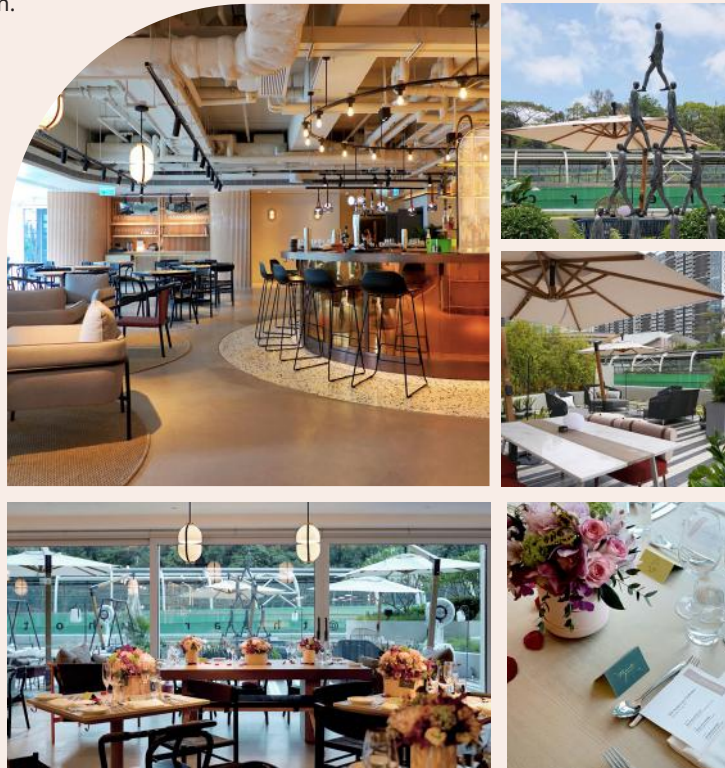

# Arca SOCIETY

3 | F

Situated on the third floor of the hotel, our all-day dining combines a unique experience of Asian and Western culinary flavors with a warm welcoming ambience and interior design.

This casual yet modern space boasts a vibrant outdoor terrace. unwind, relax and let us elevate your gathering experience in the heart of the Southern district.