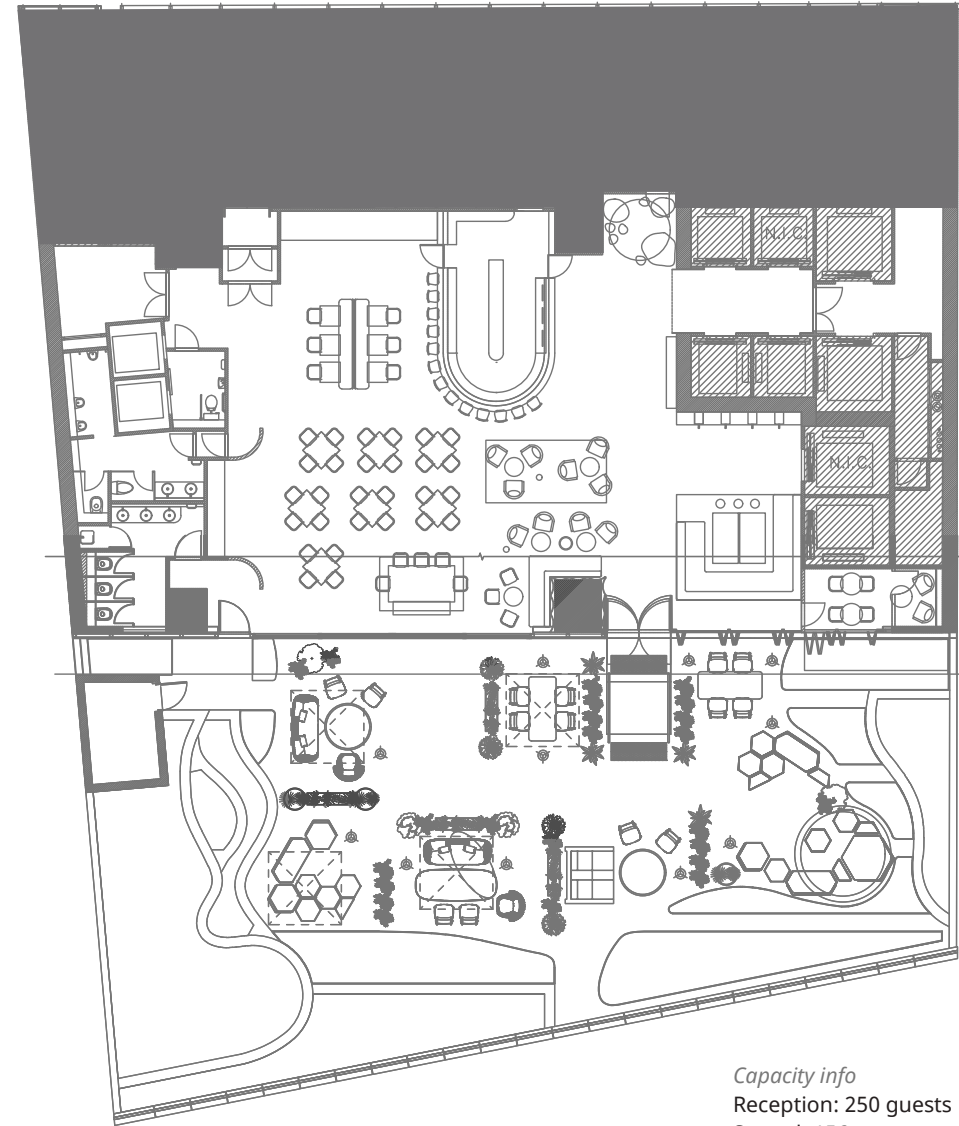

### ASSEMBLY WEST

1,700 sq. ft / 158 sqm.  
*Capacity info*  
Banquet: 108 guests  
Theater: 200 guests  
Classroom: 60 guests  
U-Shape: 60 guests  
Reception: 150 guests

Max. capacity (pax) based on setting\*

# Arca SOCIETY

3 | F

Situated on the third floor of the hotel, our all-day dining combines a unique experience of Asian and Western culinary flavors with a warm welcoming ambience and interior design.

This casual yet modern space boasts a vibrant outdoor terrace. unwind, relax and let us elevate your gathering experience in the heart of the Southern district.

LOCATION: 3<sup>rd</sup> FLOOR

Capacity info  
Reception: 250 guests  
Seated: 156 guests

LOCATION: ROOF FLOOR

With an unparalleled 270 degree view of Aberdeen Typhoon Shelter and Ap Lei Chau, corner infinity pool, and mural by one of Hong Kong's most celebrated artists, the rooftop at Arca Sky provides the perfect vantage point to soak in Hong Kong Southside.