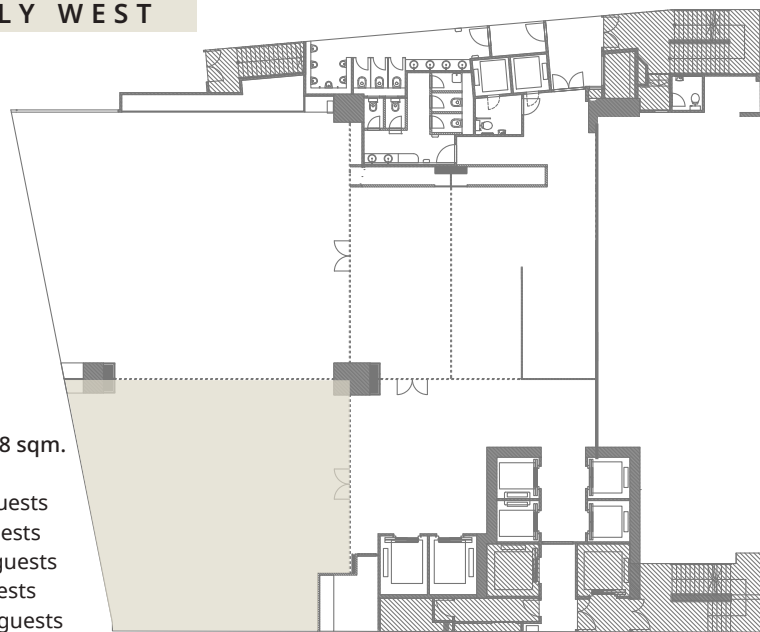

ASSEMBLY WEST

1,700 sq. ft / 158 sqm.
Capacity info
Banquet: 108 guests
Theater: 200 guests
Classroom: 60 guests
U-Shape: 60 guests
Reception: 150 guests