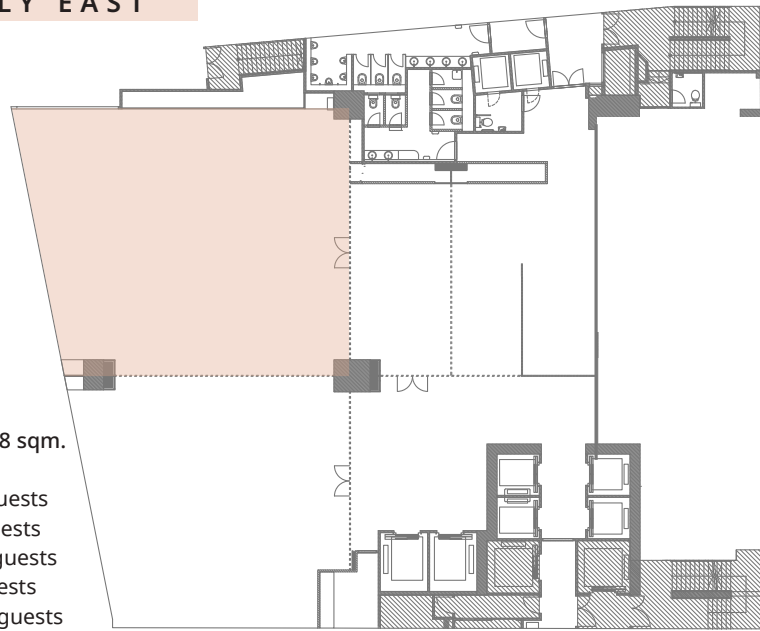

ASSEMBLY EAST

2,200 sq. ft / 208 sqm.
Capacity info
Banquet: 120 guests
Theater: 260 guests
Classroom: 80 guests
U-Shape: 60 guests
Reception: 200 guests