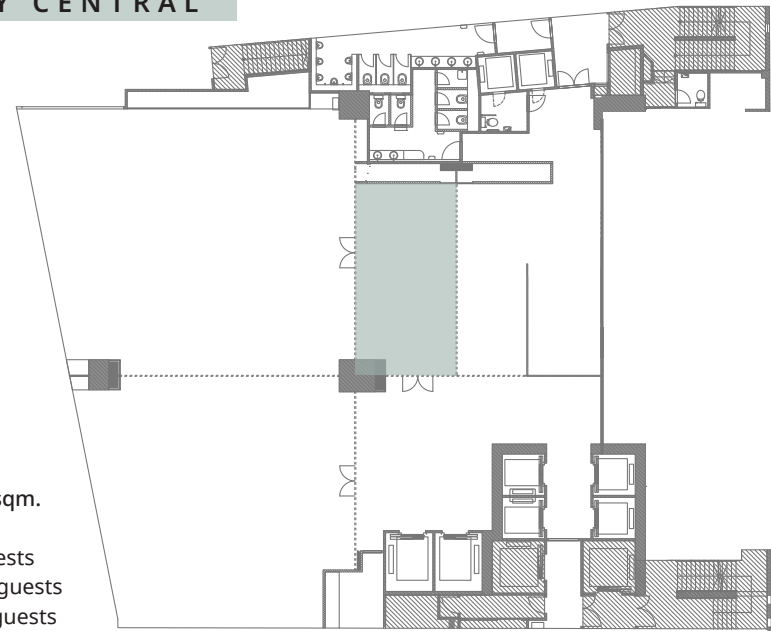

ASSEMBLY CENTRAL

500 sq. ft / 46 sqm.
Capacity info
Theater: 20 guests
Classroom: 10 guests
Reception: 20 guests