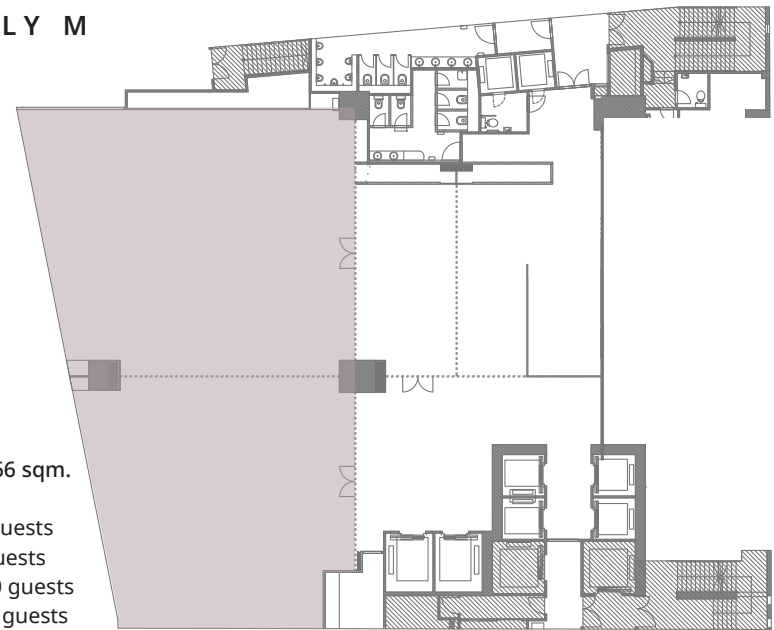

ASSEMBLY M

3,900 sq. ft / 366 sqm.
Capacity info
Banquet: 240 guests
Theater: 550 guests
Classroom: 160 guests
Reception: 400 guests