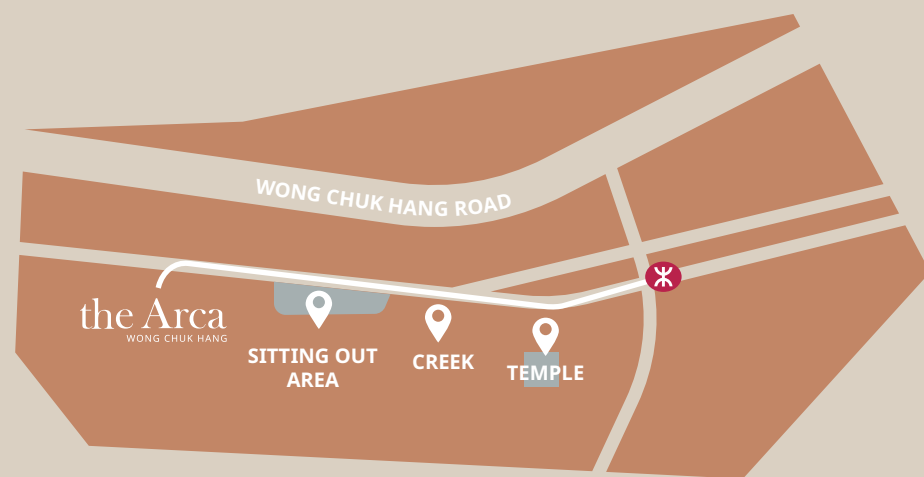

Accessibility

From / To Airport

By e-limousine
~ 40 minutes

By Taxi
~ 40 minutes

By Airport Express
~ 60 minutes

From / To Wong Chuk Hang Station

Wong Chuk Hang Exit B
~ 5 minutes

To Admiralty
~ 15 minutes

To Causeway Bay
~ 10 minutes

To Central
~ 25 minutes

To Wan Chai
~ 10 minutes

To Tsim Sha Tsui
~ 20 minutes