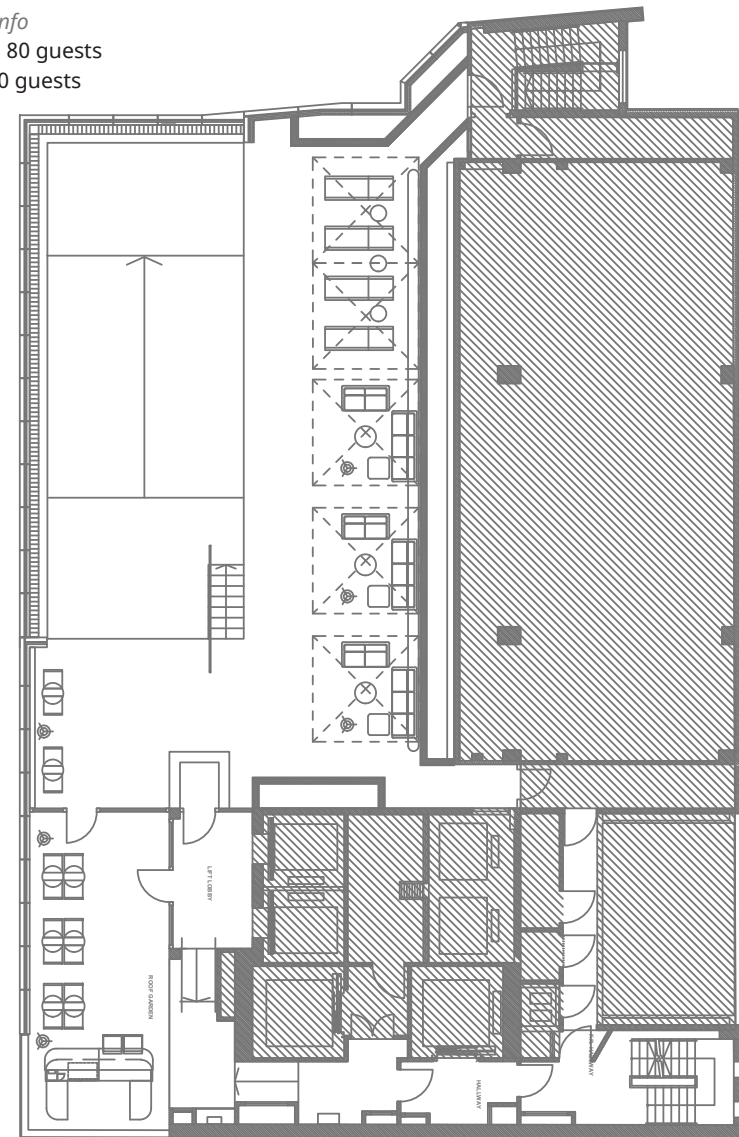

LOCATION: 3<sup>rd</sup> FLOOR

Capacity info  
Reception: 250 guests  
Seated: 156 guests

LOCATION: ROOF FLOOR

With an unparalleled 270 degree view of Aberdeen Typhoon Shelter and Ap Lei Chau, corner infinity pool, and mural by one of Hong Kong's most celebrated artists, the rooftop at Arca Sky provides the perfect vantage point to soak in Hong Kong Southside.

# Arca SKY

R|F

Capacity info  
Standing: 80 guests  
Seated: 50 guests